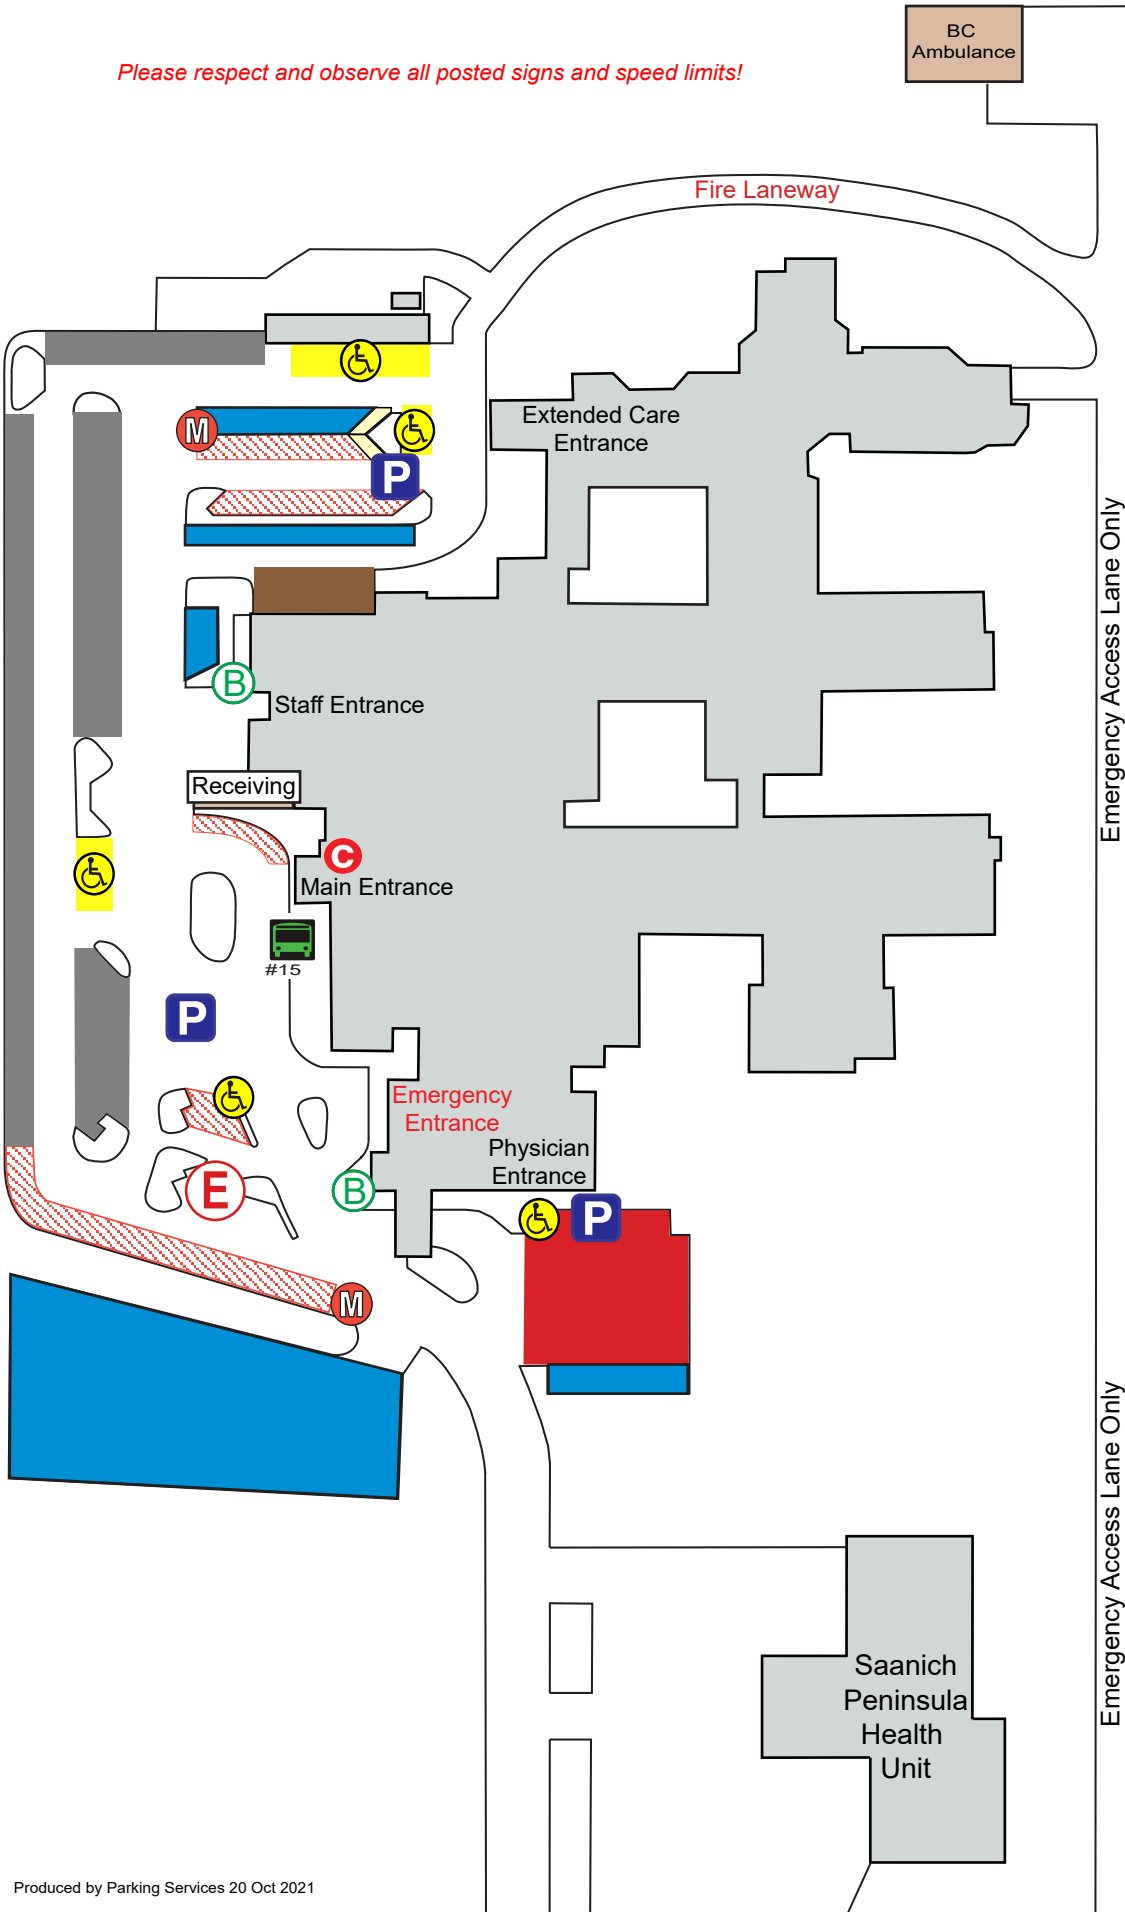

Saanich Peninsula Hospital Parking

Please respect and observe all posted signs and speed limits!

Legend:

- Parking Ticket Machines
- Change Machine
- Public/Staff Scramble
- Persons With Disabilities Public Parking
- Client Only
- Emergency Client Only
- General Staff
- Physician
- Authorized Vehicles Only
- Transport
- BCTransit Bus Stop
- Bicycle Rack
- Motorcycle or Scooter